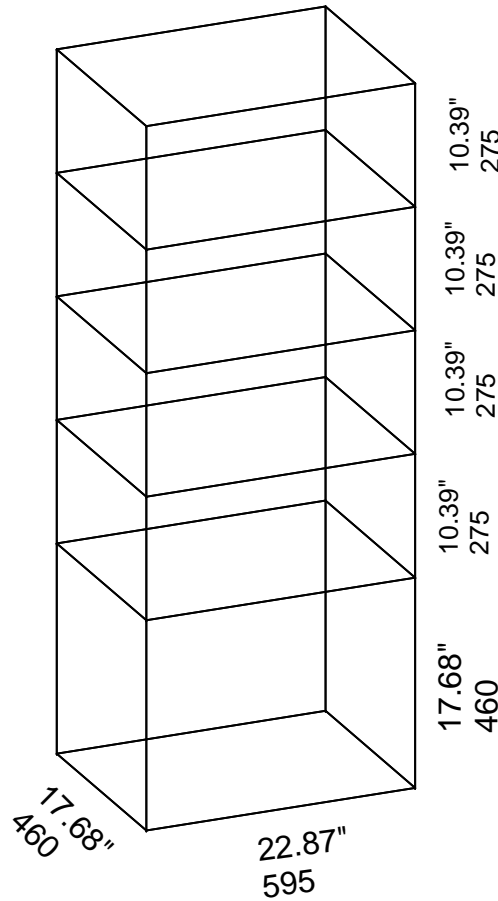

Reference #1722 Tower

Approved By: _____

Date: _____

CUSTOM UNIT:

Tubes

12) 595

16) 460

16) 275

Connectors

8) 3T (13mm)

16) 4T (13mm)

Shelving - not included

Accessories

20) 620

20) 012 (13mm)

List Price:

\$262.50

Weight 17 lbs.

Overall Size:
ht: 62.30"
w: 23.89"
d: 18.70"

Shelving: **None**
Date: **5/13/2009**

Client: **MSG**
Finish: **M. Black**

Diameter: **13mm**